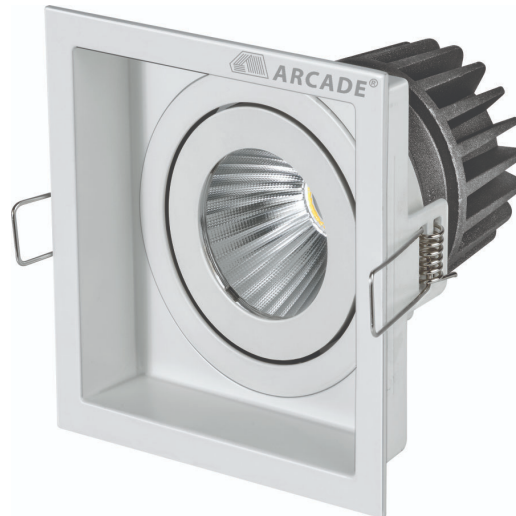

VEGA SQ

Product Images

APPLICATION AREAS:

Home, Office buildings, Retail, Sports facilities, Studio, Stage, Supermarkets, library

Swivel

RF Control

Smart Lighting

CCT Tuning

Google or Alexa Voice

TECHNICAL SPECIFICATIONS

PRODUCT REFERENCE

ITEM CODE	VEGA SQ 6
ENVIRONMENT	Indoor
INSTALLATION	Recessed

CONSTRUCTION AND MATERIALS

SIZE OUT SIDE MM	90x90
CUT OUT SIZE (MM)	75x75x100
HOUSING	Die Cast Aluminium
LENS / DIFFUSER	Tempered Glass
REFLECTOR	PC High Purity Metallised
SURFACE FINISH	WHITE/BLACK/CUSTOM POWDER COATED

THERMAL MANAGEMENT

HEAT SINK MATERIAL	Aluminium
COOLING TECHNIQUE	Passive

OPTICAL SYSTEM

BEAM ANGLE	15°, 24°, 36°, 60°
ILLUMINATION MODE	Direct Lighting
SWIVEL	Yes

LIGHT TECHNOLOGY

LED FITTED	Bridgelux
DELIVERED LUMENS	690 / 660 / 630
CCT (K)	6000 / 4000 / 3000
Tunable	On Request
LED BINNING	3 Step MacAdam
CRI (Ra)	80 / 90
LED LIFE L70	40,000 HRS
LUMINAIRE	960 / 930 / 900
LUMINOUS FLUX	
LUMINOUS EFFICACY	115 Lumens / Watt