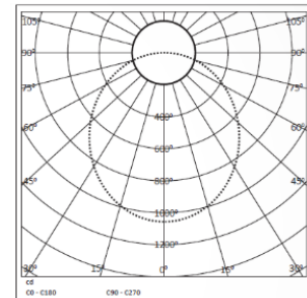

PACKAGING DETAILS

PACKING QTY 35

GROSS WEIGHT -

CARTOON SIZE 28"x 19.75"x
(LXBXH) 12.5"

DIMENSIONS

PHOTOMETRIC

ARCADE LIGHTING INDUSTRIES PVT LTD

8 Raju industrial estate, Penkar pada, Near
dahisar check naka, Mira road 401107