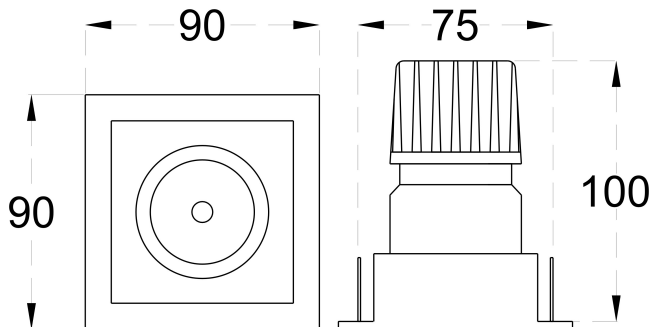

Google or Alexa Voice

TECHNICAL SPECIFICATIONS

PRODUCT REFERENCE

ITEM CODE	VEGA SQ 6
ENVIRONMENT	Indoor
INSTALLATION	Recessed

CONSTRUCTION AND MATERIALS

SIZE OUT SIDE MM	90x90
CUT OUT SIZE (MM)	75x75x100
HOUSING	Die Cast Aluminium
LENS / DIFFUSER	Tempered Glass
REFLECTOR	PC High Purity Metallised
SURFACE FINISH	WHITE/BLACK/CUSTOM POWDER COATED

PACKAGING DETAILS

PACKING QTY 35

GROSS WEIGHT -

CARTOON SIZE 28"x 19.75"x
(LXBXH) 12.5"

DIMENSIONS

PHOTOMETRIC

ARCADE LIGHTING INDUSTRIES PVT LTD

8 Raju industrial estate, Penkar pada, Near
dahisar check naka, Mira road 401107