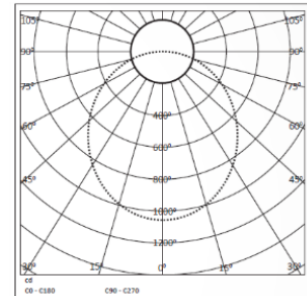

PHOTOMETRIC

ARCADE LIGHTING INDUSTRIES PVT LTD

8 Raju industrial estate, Penkar pada, Near
dahisar check naka, Mira road 401107

NOTE : The technical data sheet with design registration stamp is the property of Arcade Lighting India Pvt. Ltd. & protected under Intellectual Property law, and it is restricted for sharing with other lighting suppliers

Technical parameters are subjected to change time to time in order to improve product performance and reliability

BP-RV00 AR/FRT/TEC/TDS/01