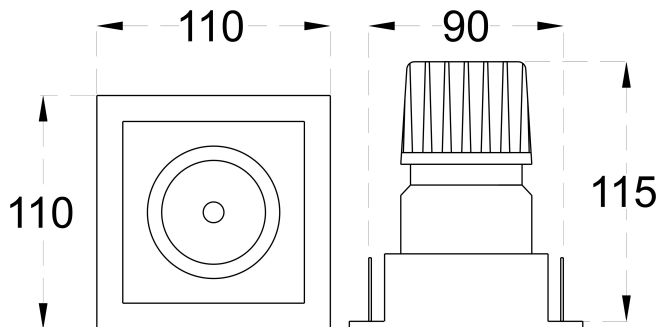

LIGHT TECHNOLOGY

LED FITTED	Bridgelux
DELIVERED LUMENS	2300 / 2200 / 2100
CCT (K)	6000 / 4000 / 3000
Tunable	On Request
LED BINNING	3 Step MacAdam
CRI (Ra)	80 / 90
LED LIFE L70	40,000 HRS
LUMINAIRE	3200 / 3100 / 3000
LUMINOUS FLUX	
LUMINOUS EFFICACY	115 Lumens / Watt

ELECTRICAL SYSTEM

(UGR)	<19
INPUT VOLTAGE	220 TO 240 Vac
INPUT POWER	20W
POWER FACTOR	>0.95
THD	<10%
CONTROL GEAR	Remote
MOUNTING	
DRIVER PROTECTION	OVP, Short Circuit, Surge
DIMMING	Phase / Analog / Dali / RF / APP
EMERGENCY	On Request
BATTERY BACKUP	

PACKAGING DETAILS

PACKING QTY -

GROSS WEIGHT -

**CARTON SIZE -
(LXBXH)**

DIMENSIONS