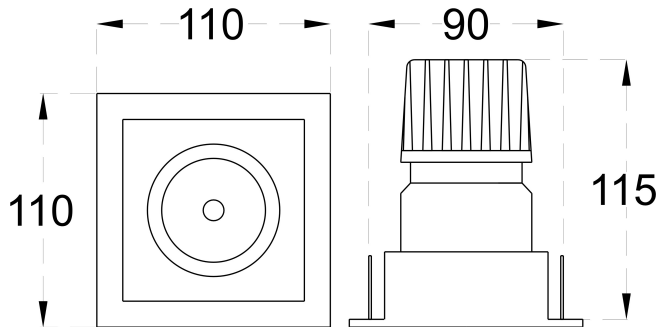

LIGHT TECHNOLOGY

LED FITTED	Bridgelux
DELIVERED LUMENS	1725 / 1650 / 1575
CCT (K)	6000 / 4000 / 3000
Tunable	On Request
LED BINNING	3 Step MacAdam
CRI (Ra)	80 / 90
LED LIFE L70	40,000 HRS
LUMINAIRE	2400 / 2325 / 2250
LUMINOUS FLUX	
LUMINOUS EFFICACY	115 Lumens / Watt

ELECTRICAL SYSTEM

(UGR)	<19
INPUT VOLTAGE	220 TO 240 Vac
INPUT POWER	15W
POWER FACTOR	>0.95
THD	<10%
CONTROL GEAR	Remote
MOUNTING	
DRIVER PROTECTION	OVP, Short Circuit, Surge
DIMMING	Phase / Analog / Dali / RF / APP
EMERGENCY	On Request
BATTERY BACKUP	

PACKAGING DETAILS

PACKING QTY -

GROSS WEIGHT -

CARTON SIZE -
(LXBXH)

DIMENSIONS