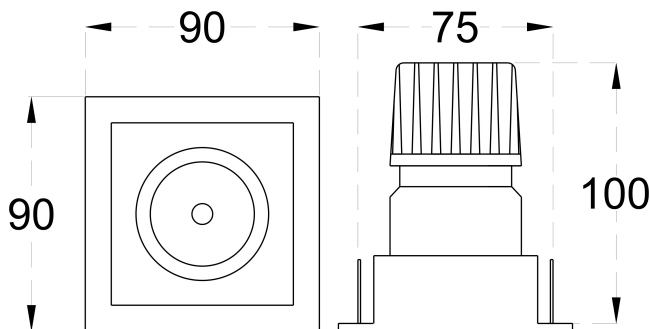

### CONSTRUCTION AND MATERIALS

<b>SIZE OUT SIDE MM</b>	90x90
<b>CUT OUT SIZE (MM)</b>	75x75x100
<b>HOUSING</b>	Die Cast Aluminium
<b>LENS / DIFFUSER</b>	Tempered Glass
<b>REFLECTOR</b>	PC High Purity Metallised
<b>SURFACE FINISH</b>	White/Black/Custom Powder Coated

### OPTICAL SYSTEM

<b>BEAM ANGLE</b>	15°, 24°, 36°, 60°
<b>ILLUMINATION MODE</b>	Direct Lighting
<b>SWIVEL</b>	Yes

## PACKAGING DETAILS

**PACKING QTY** 35

**GROSS WEIGHT -**

**CARTOON SIZE** 28"x 19.75"x  
**(LXBXH)** 12.5"

## DIMENSIONS