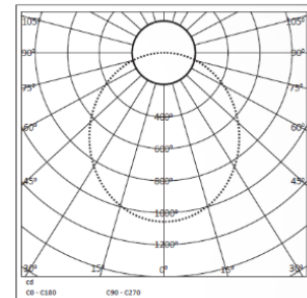

## PACKAGING DETAILS

**PACKING QTY** 35

**GROSS WEIGHT -**

**CARTOON SIZE** 28"x 19.75"x  
**(LXBXH)** 12.5"

## DIMENSIONS

## PHOTOMETRIC