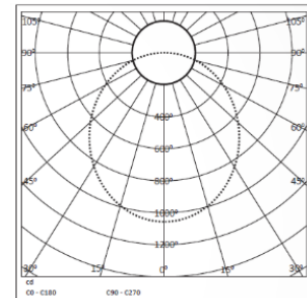

PHOTOMETRIC

ARCADE LIGHTING INDUSTRIES PVT LTD

8 Raju industrial estate, Penkar pada, Near
dahisar check naka, Mira road 401107

NOTE : The technical data sheet with design registration stamp is the property of Arcade Lighting India Pvt. Ltd. & protected under Intellectual Property law, and it is restricted for sharing with other lighting suppliers

Technical parameters are subjected to change time to time in order to improve product performance and reliability

BP-RV00 AR/FRT/TEC/TDS/01