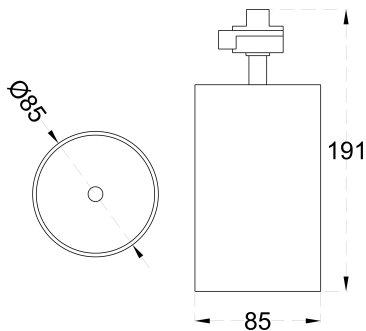

CONSTRUCTION AND MATERIALS

SIZE OUT SIDE MM	85 Dia x 140
CUT OUT SIZE (MM)	-
HOUSING	Extruded Aluminium
LENS / DIFFUSER	High Transmission PC
REFLECTOR	PC High Purity Metallised
SURFACE FINISH	White/Black/Custom Powder Coated

PACKAGING DETAILS

PACKING QTY -

GROSS WEIGHT -

**CARTOON SIZE -
(LXBXH)**

DIMENSIONS

PHOTOMETRIC

ARCADE LIGHTING INDUSTRIES PVT LTD

8 Raju industrial estate, Penkar pada, Near
dahisar check naka, Mira road 401107