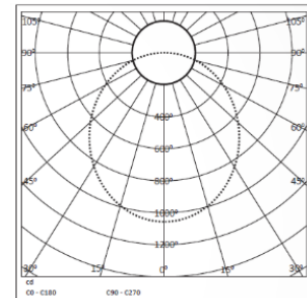

PACKAGING DETAILS

PACKING QTY -

GROSS WEIGHT -

**CARTOON SIZE -
(LXBXH)**

DIMENSIONS

PHOTOMETRIC

ARCADE LIGHTING INDUSTRIES PVT LTD

8 Raju industrial estate, Penkar pada, Near
dahisar check naka, Mira road 401107