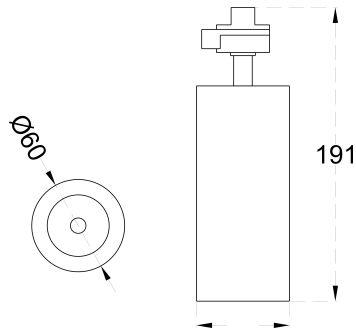

LIGHT TECHNOLOGY

LED FITTED	Bridgelux
DELIVERED LUMENS	1380 / 1320 / 1260
CCT (K)	6000 / 4000 / 3000
Tunable	On Request
LED BINNING	3 Step MacAdam
CRI (Ra)	80 / 90
LED LIFE L70	40,000 HRS
LUMINAIRE	1920 / 1860 / 1800
LUMINOUS FLUX	
LUMINOUS EFFICACY	115 Lumens / Watt

ELECTRICAL SYSTEM

(UGR)	NA
INPUT VOLTAGE	220 TO 240 Vac
INPUT POWER	12W
POWER FACTOR	>0.95
THD	<10%
CONTROL GEAR	IN BUILT
MOUNTING	
DRIVER PROTECTION	OVP, Short Circuit, Surge
DIMMING	Phase / Analog / Dali / RF / APP
EMERGENCY	On Request
BATTERY BACKUP	

PACKAGING DETAILS

PACKING QTY -

GROSS WEIGHT -

**CARTOON SIZE -
(LXBXH)**

DIMENSIONS