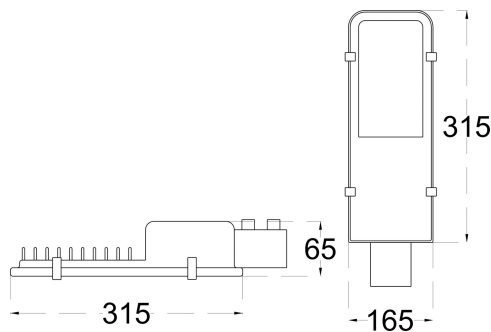

CONSTRUCTION AND MATERIALS

SIZE OUT SIDE MM	315x165
CUT OUT SIZE (MM)	-
HOUSING	Die Cast Aluminium
LENS / DIFFUSER	Tempered Glass
REFLECTOR	N/A
SURFACE FINISH	GREY POWDER COATED

THERMAL MANAGEMENT

HEAT SINK MATERIAL	Aluminium
COOLING TECHNIQUE	Passive

PACKAGING DETAILS

PACKING QTY -

GROSS WEIGHT -

**CARTOON SIZE -
(LXBXH)**

DIMENSIONS

PHOTOMETRIC

ARCADE LIGHTING INDUSTRIES PVT LTD

8 Raju industrial estate, Penkar pada, Near
dahisar check naka, Mira road 401107