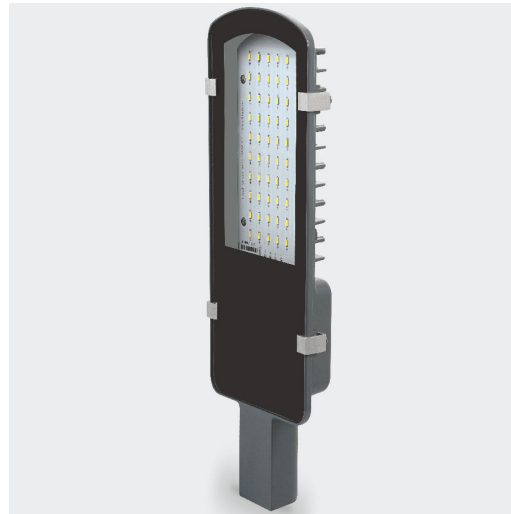

STREET LIGHT

Product Images

APPLICATION AREAS:

Sports facilities, Studio,
Stage, Supermarkets, Industrial buildings

TECHNICAL SPECIFICATIONS

PRODUCT REFERENCE

ITEM CODE	STREET LIGHT 30
ENVIRONMENT	OUTDOOR POLE MOUNTED
INSTALLATION	MOUNTED

CONSTRUCTION AND MATERIALS

SIZE OUT SIDE MM	315x165
CUT OUT SIZE (MM)	-
HOUSING	Die Cast Aluminium
LENS / DIFFUSER	Tempered Glass
REFLECTOR	N/A
SURFACE FINISH	GREY POWDER COATED

THERMAL MANAGEMENT

HEAT SINK MATERIAL	Aluminium
COOLING TECHNIQUE	Passive

OPTICAL SYSTEM

BEAM ANGLE	110°
ILLUMINATION MODE	Indirect Lighting
SWIVEL	No

LIGHT TECHNOLOGY

LED FITTED	Bridgelux
DELIVERED LUMENS	8400 / 8000 / 7600
CCT (K)	6000 / 4000 / 3000
Tunable	On Request
LED BINNING	3 Step MacAdam
CRI (Ra)	80 / 90
LED LIFE L70	45,000 HRS
LUMINAIRE	4200 / 4050 / 3900
LUMINOUS FLUX	
LUMINOUS EFFICACY	130 Lumens / Watt