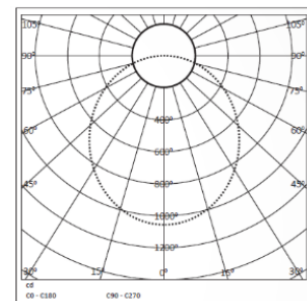

PHOTOMETRIC

ARCADE LIGHTING INDUSTRIES PVT LTD

8 Raju industrial estate, Penkar pada, Near
dahisar check naka, Mira road 401107

NOTE : The technical data sheet with design registration stamp is the property of Arcade Lighting India Pvt. Ltd. & protected under Intellectual Property law, and it is restricted for sharing with other lighting suppliers

Technical parameters are subjected to change time to time in order to improve product performance and reliability
BP-RV00 AR/FRT/TEC/TDS/01