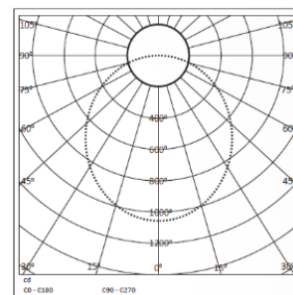

PHOTOMETRIC

ARCADE LIGHTING INDUSTRIES PVT LTD

8 Raju industrial estate, Penkar pada, Near
dahisar check naka, Mira road 401107

NOTE : The technical data sheet with design registration stamp is the property of Arcade Lighting India Pvt. Ltd. & protected under Intellectual Property law, and it is restricted for sharing with other lighting suppliers

Technical parameters are subjected to change time to time in order to improve product performance and reliability
BP-RV00 AR/FRT/TEC/TDS/01