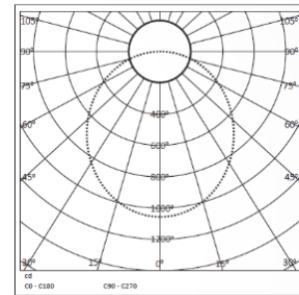

PHOTOMETRIC

ARCADE LIGHTING INDUSTRIES PVT LTD

8 Raju industrial estate, Penkar pada, Near
dahisar check naka, Mira road 401107

NOTE : The technical data sheet with design registration stamp is the property of Arcade Lighting India Pvt. Ltd. & protected under Intellectual Property law, and it is restricted for sharing with other lighting suppliers

Technical parameters are subjected to change time to time in order to improve product performance and reliability
BP-RV00 AR/FRT/TEC/TDS/01