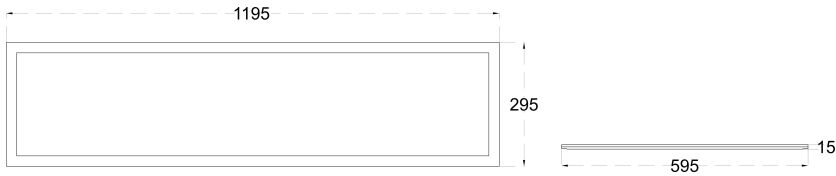

LIGHT TECHNOLOGY

LED FITTED	Bridgelux
DELIVERED LUMENS	4000 / 3800 / 3600
CCT (K)	6000 / 4000 / 3000
Tunable	On Request
LED BINNING	3 Step MacAdam
CRI (Ra)	80 / 90
LED LIFE L70	45,000 HRS
LUMINAIRE	5600 / 5400 / 5200
LUMINOUS FLUX	
LUMINOUS EFFICACY	100 Lumens / Watt

ELECTRICAL SYSTEM

(UGR)	<22
INPUT VOLTAGE	220 TO 240 Vac
INPUT POWER	40W
POWER FACTOR	>0.95
THD	<10%
CONTROL GEAR	Remote
MOUNTING	
DRIVER PROTECTION	OVP, Short Circuit, Surge
DIMMING	Phase / Analog / Dali / RF / APP
EMERGENCY BATTERY BACKUP	On Request

PACKAGING DETAILS

PACKING QTY -

GROSS WEIGHT -

CARTOON SIZE -
(LXBXH)

DIMENSIONS