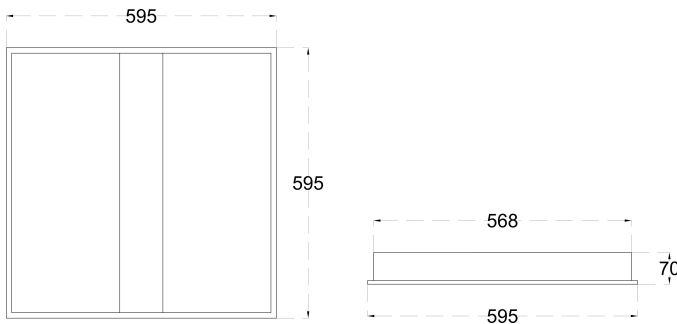

LIGHT TECHNOLOGY

LED FITTED	Bridgelux
DELIVERED LUMENS	4000 / 3800 / 3600
CCT (K)	6000 / 4000 / 3000
Tunable	On Request
LED BINNING	3 Step MacAdam
CRI (Ra)	80 / 90
LED LIFE L70	45,000 HRS
LUMINAIRE	5600 / 5400 / 5200
LUMINOUS FLUX	
LUMINOUS EFFICACY	100 Lumens / Watt

ELECTRICAL SYSTEM

(UGR)	<22
INPUT VOLTAGE	220 TO 240 Vac
INPUT POWER	40W
POWER FACTOR	>0.95
THD	<10%
CONTROL GEAR	Remote
MOUNTING	
DRIVER PROTECTION	OVP, Short Circuit, Surge
DIMMING	Phase / Analog / Dali / RF / APP
EMERGENCY BATTERY BACKUP	On Request

PACKAGING DETAILS

PACKING QTY -

GROSS WEIGHT -

CARTOON SIZE -
(LXBXH)

DIMENSIONS