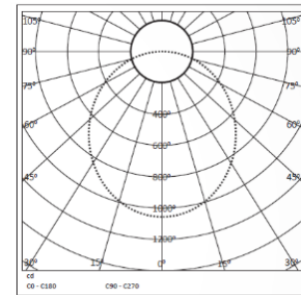

PHOTOMETRIC

ARCADE LIGHTING INDUSTRIES PVT LTD

8 Raju industrial estate, Penkar pada, Near
dahisar check naka, Mira road 401107

NOTE : The technical data sheet with design registration stamp is the property of Arcade Lighting India Pvt. Ltd. & protected under Intellectual Property law, and it is restricted for sharing with other lighting suppliers

Technical parameters are subjected to change time to time in order to improve product performance and reliability
BP-RV00 AR/FRT/TEC/TDS/01