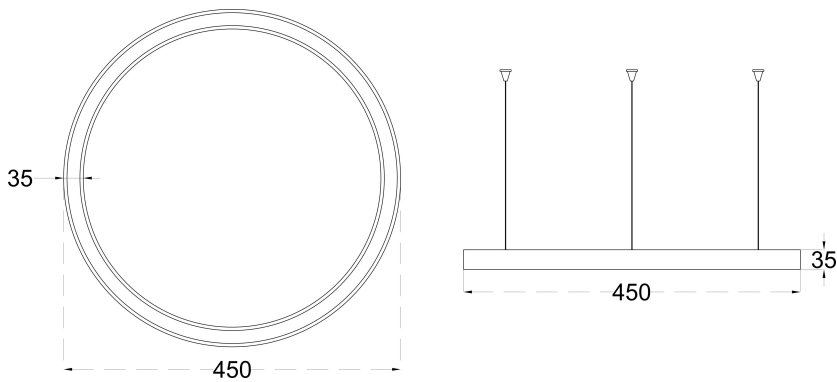

### OPTICAL SYSTEM

<b>BEAM ANGLE</b>	110°
<b>ILLUMINATION MODE</b>	Direct Lighting
<b>SWIVEL</b>	No

### DIMENSIONS