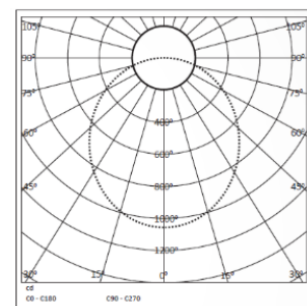

PHOTOMETRIC

ARCADE LIGHTING INDUSTRIES PVT LTD

8 Raju industrial estate, Penkar pada, Near dahisar check naka, Mira road 401107