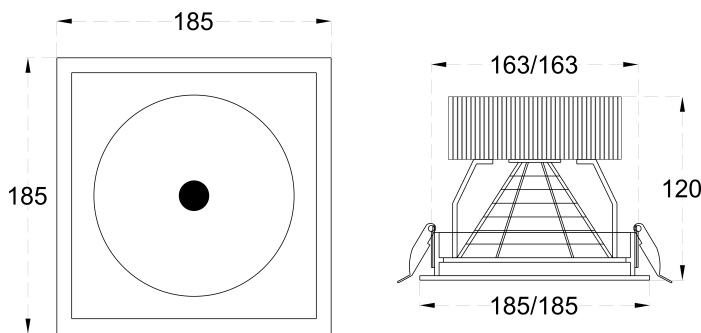

LIGHT TECHNOLOGY

LED FITTED	Bridgelux
DELIVERED LUMENS	3450 / 3300 / 3150
CCT (K)	6000 / 4000 / 3000
Tunable	On Request
LED BINNING	3 Step MacAdam
CRI (Ra)	80 / 90
LED LIFE L70	40,000 HRS
LUMINAIRE	4800 / 4650 / 4500
LUMINOUS FLUX	
LUMINOUS EFFICACY	115 Lumens / Watt

ELECTRICAL SYSTEM

(UGR)	<19
INPUT VOLTAGE	220 TO 240 Vac
INPUT POWER	30W
POWER FACTOR	>0.95
THD	<10%
CONTROL GEAR	Remote
MOUNTING	
DRIVER PROTECTION	OVP, Short Circuit, Surge
DIMMING	Phase / Analog / Dali / RF / APP
EMERGENCY BATTERY BACKUP	On Request

PACKAGING DETAILS

PACKING QTY -

GROSS WEIGHT -

CARTOON SIZE - (LXBXH)

DIMENSIONS