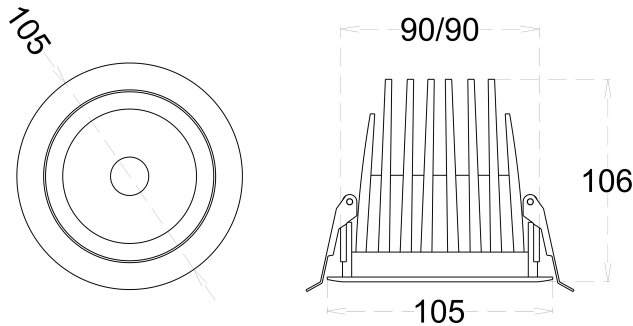

LIGHT TECHNOLOGY

LED FITTED	Bridgelux
DELIVERED LUMENS	1500 / 1425 / 1350
CCT (K)	6000 / 4000 / 3000
Tunable	On Request
LED BINNING	3 Step MacAdam
CRI (Ra)	80 / 90
LED LIFE L70	45,000 HRS
LUMINAIRE	2100 / 2025 / 1950
LUMINOUS FLUX	
LUMINOUS EFFICACY	100 Lumens / Watt

ELECTRICAL SYSTEM

(UGR)	<22
INPUT VOLTAGE	220 TO 240 Vac
INPUT POWER	15W
POWER FACTOR	>0.95
THD	<10%
CONTROL GEAR	Remote
MOUNTING	
DRIVER PROTECTION	OVP, Short Circuit, Surge
DIMMING	Phase / Analog / Dali / RF / APP
EMERGENCY BATTERY BACKUP	On Request

PACKAGING DETAILS

PACKING QTY -

GROSS WEIGHT -

CARTON SIZE -
(LXBXH)

DIMENSIONS