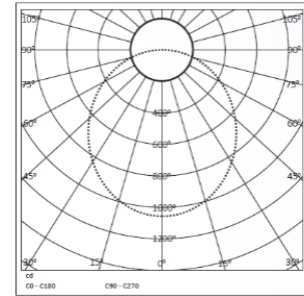

PHOTOMETRIC

ARCADE LIGHTING INDUSTRIES PVT LTD

8 Raju industrial estate, Penkar pada, Near
dahisar check naka, Mira road 401107

NOTE : The technical data sheet with design registration stamp is the property of Arcade Lighting India Pvt. Ltd. & protected under Intellectual Property law, and it is restricted for sharing with other lighting suppliers

Technical parameters are subjected to change time to time in order to improve product performance and reliability

BP-RV00 AR/FRT/TEC/TDS/01