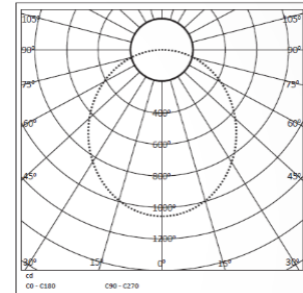

PACKAGING DETAILS

PACKING QTY 2

GROSS WEIGHT -

CARTOON SIZE 48.75"x8.5"x4"
(LXBXH)

DIMENSIONS

PHOTOMETRIC

ARCADE LIGHTING INDUSTRIES PVT LTD

8 Raju industrial estate, Penkar pada, Near
dahisar check naka, Mira road 401107