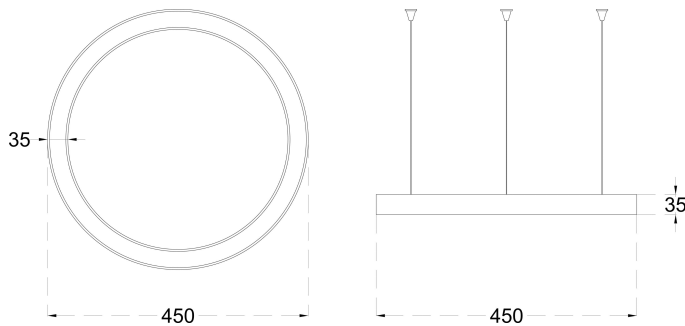

### OPTICAL SYSTEM

<b>BEAM ANGLE</b>	110°
<b>ILLUMINATION MODE</b>	Direct Lighting
<b>SWIVEL</b>	No

## PACKAGING DETAILS

**PACKING QTY** -

**GROSS WEIGHT** -

**CARTOON SIZE** -  
**(LXBXH)**

### DIMENSIONS