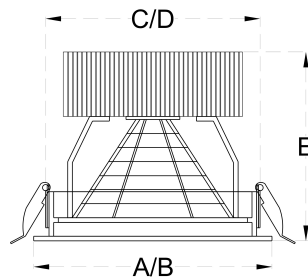

Application: Residential, Office buildings, Retail, Sports facilities, Studio, Stage, Supermarkets, Library

Code	Watt	Lumen CW/NW/WW	Efficacy	A x B	C x D x E
HIPPO 30	30W	4800 / 4650 / 4500	115 Lumens / Watt	160	140x115
HIPPO 40	40W	6400 / 6200 / 6000	115 Lumens / Watt	160	140x130