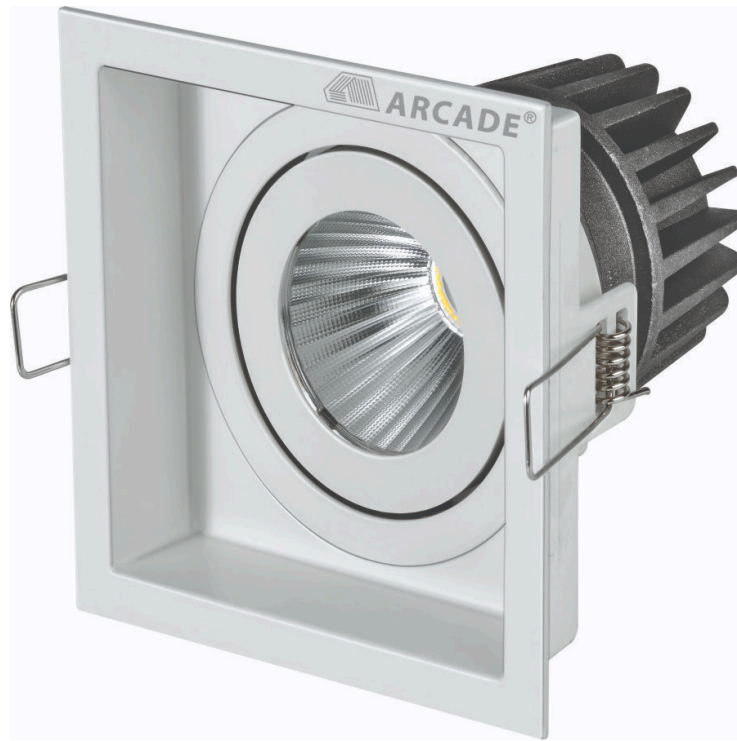

HOME AUTOMATION

▲
FEATURES

.....

LED SPOT LIGHTS

Application: Residential, Office buildings, Retail, Sports facilities, Studio, Stage, Supermarkets, Library

Code	Watt	Lumen CW/NW/WW	Efficacy	A x B	C x D x E
VEGA SQ 6	6W	960 / 930 / 900	115 Lumens / Watt	90x90	75x75x100
VEGA SQ 12	12W	1920 / 1860 / 1800	115 Lumens / Watt	90x90	75x75x100
VEGA SQ 15	15W	2400 / 2325 / 2250	115 Lumens / Watt	110x110	90x90x115
VEGA SQ 20	20W	3200 / 3100 / 3000	115 Lumens / Watt	110x110	90x90x115