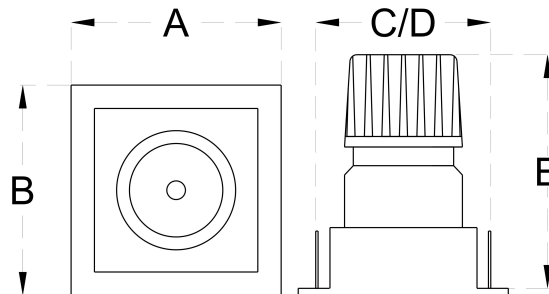

HOME AUTOMATION

▲
FEATURES

.....

LED SPOT LIGHTS

Application: Residential, Office buildings, Retail, Sports facilities, Studio, Stage, Supermarkets, Library

Code	Watt	Lumen CW/NW/WW	Efficacy	A x B	C x D x E
VEGA SQ 6	6W	960 / 930 / 900	115 Lumens / Watt	90x90	75x75x100
VEGA SQ 12	12W	1920 / 1860 / 1800	115 Lumens / Watt	90x90	75x75x100
VEGA SQ 15	15W	2400 / 2325 / 2250	115 Lumens / Watt	110x110	90x90x115
VEGA SQ 20	20W	3200 / 3100 / 3000	115 Lumens / Watt	110x110	90x90x115