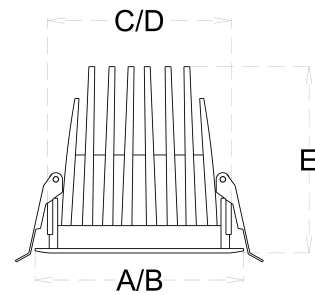

Application: Residential, Office buildings, Retail, Sports facilities, Studio, Stage, Supermarkets, Library

Code	Watt	Lumen CW/NW/WW	Efficacy	A x B	C x D x E
BULLET 25	25W	4000 / 3875 / 3750	115 Lumens / Watt	105x105x90	90x90x90
BULLET 35	35W	5600 / 5425 / 5250	115 Lumens / Watt	118x118x102	102x102x102