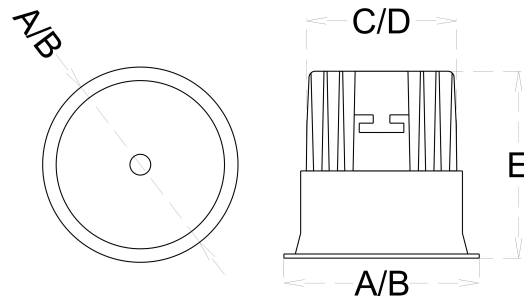

Application: Residential, Office buildings, Retail, Sports facilities, Studio, Stage, Supermarkets, Library

Code	Watt	Lumen CW/NW/WW	Efficacy	A x B	C x D x E
VALUE 3	03W	480 / 465 / 450	115 Lumens / Watt	38 MM DIA	28x28
VALUE 7	07W	1120 / 1085 / 1050	115 Lumens / Watt	68 MM DIA	59x65
VALUE 12	12W	1920 / 1860 / 1800	115 Lumens / Watt	83 MM DIA	75X75
VALUE 18	18W	2880 / 2790 / 2700	115 Lumens / Watt	95 MM DIA	85X90