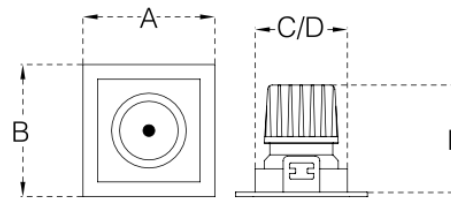

Application: Residential, Office buildings, Retail, Sports facilities, Studio, Stage, Supermarkets, Library

Code	Watt	Lumen CW/NW/WW	Efficacy	A x B	C x D x E
BULLET TRACK 25	25W	4000 / 3875 / 3750	115 Lumens / Watt	75x100	-
BULLET TRACK 35	35W	5600 / 5425 / 5250	115 Lumens / Watt	90x115	-