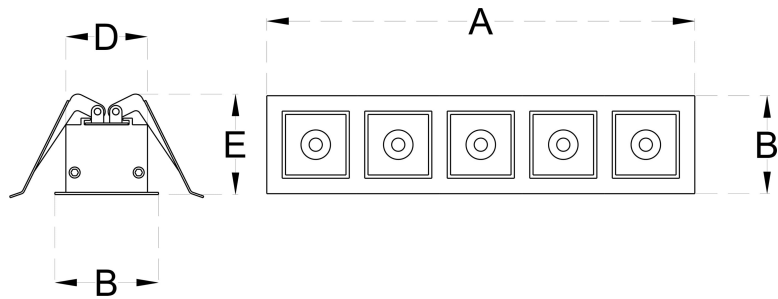

Application: Residential, Office buildings, Retail, Sports facilities, Studio, Stage, Supermarkets, Library

Code	Watt	Lumen CW/NW/WW	Efficacy	A x B	C x D x E
LASER SPOT 10	10W	1600 / 1550 / 1500	115 Lumens / Watt	147x47x36	137x37x35
LASER SPOT 20	20W	3200 / 3100 / 3000	115 Lumens / Watt	280x47x36	270x37x35
LASER SPOT 30	30W	4800 / 4650 / 4500	115 Lumens / Watt	413x47x36	403x37x35