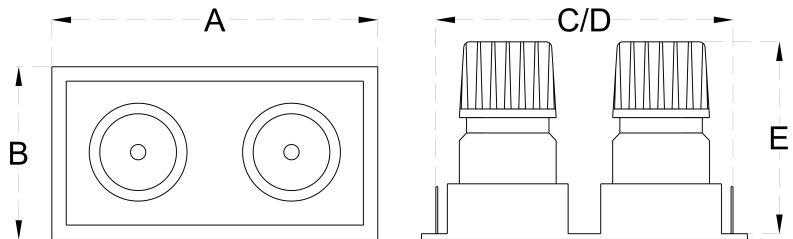

Application: Residential, Office buildings, Retail, Sports facilities, Studio, Stage, Supermarkets, Library

Code	Watt	Lumen CW/NW/WW	Efficacy	A x B	C x D x E
VEGA PLUS SQ 12	12W (2x6W)	1920 / 1860 / 1800	115 Lumens / Watt	170x90	155x75x100
VEGA PLUS SQ 24	24W (2x12W)	3840 / 3720 / 3600	115 Lumens / Watt	170x90	155x75x100
VEGA PLUS SQ 30	30W (2x15W)	4800 / 4650 / 4500	115 Lumens / Watt	210x110	190x90x115
VEGA PLUS SQ 40	40W (2x20W)	6400 / 6200 / 6000	115 Lumens / Watt	210x110	190x90x115