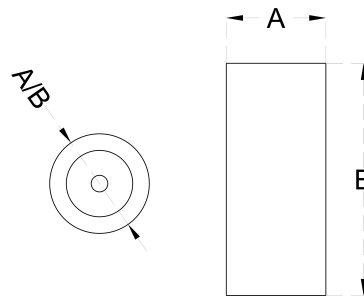

Application: Residential, Office buildings, Retail, Sports facilities, Studio, Stage, Supermarkets, Library

Code	Watt	Lumen CW/NW/WW	Efficacy	A x B	C x D x E
TURBO SURFACE 60 12	12W	1920 / 1860 / 1800	115 Lumens / Watt	63 Dia x 140	-
TURBO SURFACE 85 15	15W	2400 / 2325 / 2250	115 Lumens / Watt	85 Dia x 140	-
TURBO SURFACE 85 20	20W	3200 / 3100 / 3000	115 Lumens / Watt	85 Dia x 140	-
TURBO SURFACE 100 25	25W	4000 / 3875 / 3750	115 Lumens / Watt	100 Dia x 190	-
TURBO SURFACE 85 30	30W	4800 / 4650 / 4500	115 Lumens / Watt	85 Dia x 195	-