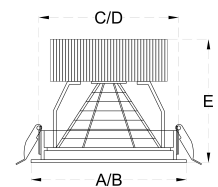

Application: Residential, Office buildings, Retail, Sports facilities, Studio, Stage, Supermarkets, Library

Code	Watt	Lumen CW/NW/WW	Efficacy	A x B	C x D x E
MAX 90	90W (3x30W)	14400 / 13950 / 13500	115 Lumens / Watt	530x185x120	483x163
MAX 120	120W (3x40W)	1920 / 1860 / 1800	115 Lumens / Watt	530x185x120	483x163