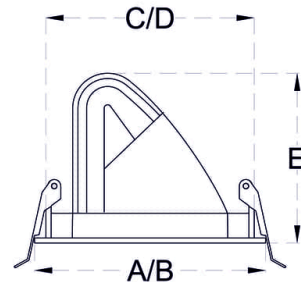

Application: Residential, Office buildings, Retail, Sports facilities, Studio, Stage, Supermarkets, Library

Code	Watt	Lumen CW/NW/WW	Efficacy	A x B	C x D x E
ZOOM 24	24W	3840 / 3720 / 3600	115 Lumens / Watt	120 Dia	110 Dia x 115
ZOOM 36	36W	5760 / 5580 / 5400	115 Lumens / Watt	145 Dia	135 Dia x 115