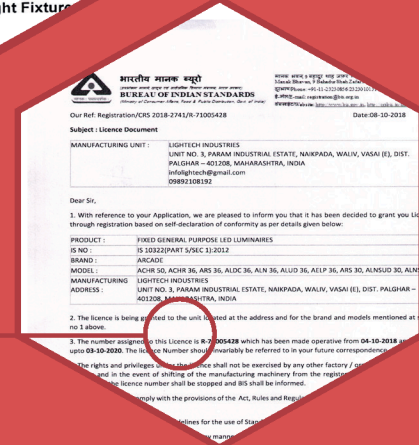

BIS

The Bureau of Indian Standards is the national standards body of India working under the Aegis of Ministry of Consumer Affairs, Food & Public Distribution, Government of India. It is established by the Bureau of Indian Standards Act, 1986 which came into effect on 23rd December 1986.