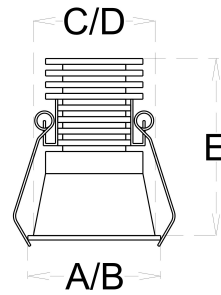

Application: Residential, Office buildings, Retail, Sports facilities, Studio, Stage, Supermarkets, Library

Code	Watt	Lumen CW/NW/WW	Efficacy	A x B	C x D x E
RAY 7	7W	1120 / 1085 / 1050	115 Lumens / Watt	40 MM DIA	35X55
RAY 12	12W	1920 / 1860 / 1800	115 Lumens / Watt	60 MM DIA	55X80
RAY 18	18W	2880 / 2790 / 2700	115 Lumens / Watt	75 MM DIA	65X98