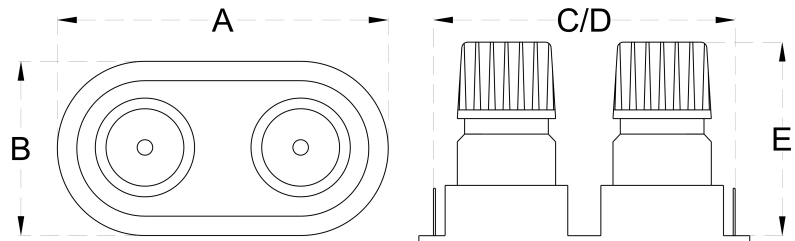

Application: Residential, Office buildings, Retail, Sports facilities, Studio, Stage, Supermarkets, Library

Code	Watt	Lumen CW/NW/WW	Efficacy	A x B	C x D x E
VEGA PLUS RD 12	12W (2x6W)	1920 / 1860 / 1800	115 Lumens / Watt	170x90	155 x75x100
VEGA PLUS RD 24	24W (2x12W)	3840 / 3720 / 3600	115 Lumens / Watt	170x90	155 x75x100
VEGA PLUS RD 30	30W (2x15W)	4800 / 4650 / 4500	115 Lumens / Watt	210x110	190x90x115
VEGA PLUS RD 40	40W (2x20W)	6400 / 6200 / 6000	115 Lumens / Watt	210x110	190x90x115