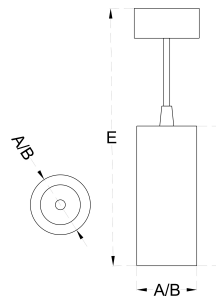

Application: Residential, Office buildings, Retail, Sports facilities, Studio, Stage, Supermarkets, Library

Code	Watt	Lumen CW/NW/WW	Efficacy	A x B	C x D x E
TURBO SUSPENDED 60 12	12W	1920 / 1860 / 1800	115 Lumens / Watt	63 Dia x 140	-
TURBO SUSPENDED 85 15	15W	2400 / 2325 / 2250	115 Lumens / Watt	85 Dia x 140	-
TURBO SUSPENDED 85 20	20W	3200 / 3100 / 3000	115 Lumens / Watt	85 Dia x 140	-
TURBO SUSPENDED 100 25	25W	4000 / 3875 / 3750	115 Lumens / Watt	100 Dia x 190	-
TURBO SUSPENDED 85 30	30W	4800 / 4650 / 4500	115 Lumens / Watt	85 Dia x 140	-