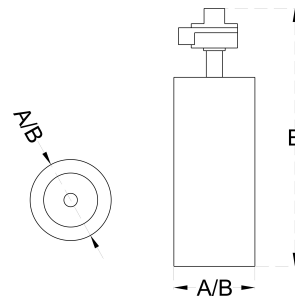

Application: Residential, Office buildings, Retail, Sports facilities, Studio, Stage, Supermarkets, Library

Code	Watt	Lumen CW/NW/WW	Efficacy	A x B	C x D x E
TURBO TRACK 60 12	12W	1920 / 1860 / 1800	115 Lumens / Watt	63 Dia x 140	-
TURBO TRACK 85 15	15W	2400 / 2325 / 2250	115 Lumens / Watt	85 Dia x 140	-
TURBO TRACK 85 20	20W	3200 / 3100 / 3000	115 Lumens / Watt	85 Dia x 140	-
TURBO TRACK 100 25	25W	4000 / 3875 / 3750	115 Lumens / Watt	100 Dia x 190	-
TURBO TRACK 85 30	30W	4800 / 4650 / 4500	115 Lumens / Watt	85 Dia x 140	-