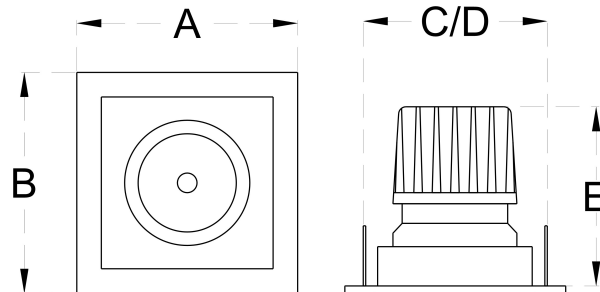

Application: Residential, Office buildings, Retail, Sports facilities, Studio, Stage, Supermarkets, Library

Code	Watt	Lumen CW/NW/WW	Efficacy	A x B	C x D x E
PLATO SQ 6	6W	960 / 930 / 900	115 Lumens / Watt	90x90	75x75x75
PLATO SQ 12	12W	1920 / 1860 / 1800	115 Lumens / Watt	90x90	75x75x75
PLATO SQ 15	15W	2400 / 2325 / 2250	115 Lumens / Watt	110x110	90x90x95
PLATO SQ 20	20W	3200 / 3100 / 3000	115 Lumens / Watt	110x110	90x90x95