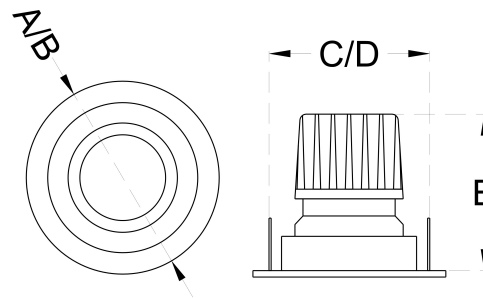

Application: Residential, Office buildings, Retail, Sports facilities, Studio, Stage, Supermarkets, Library

Code	Watt	Lumen CW/NW/WW	Efficacy	A x B	C x D x E
PLATO RD 6	6W	960 / 930 / 900	115 Lumens / Watt	90MM DIA	75x75x75
PLATO RD 12	12W	1920 / 1860 / 1800	115 Lumens / Watt	90MM DIA	75x75x75
PLATO RD 15	15W	2400 / 2325 / 2250	115 Lumens / Watt	110 MM DIA	90x95
PLATO RD 20	20W	3200 / 3100 / 3000	115 Lumens / Watt	110 MM DIA	90x95