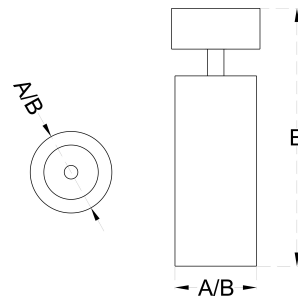

Application: Residential, Office buildings, Retail, Sports facilities, Studio, Stage, Supermarkets, Library

Code	Watt	Lumen CW/NW/WW	Efficacy	A x B	C x D x E
TURBO TRACK SURFACE 60 12	12W	1920 / 1860 / 1800	115 Lumens / Watt	63 Dia x 140	-
TURBO TRACK SURFACE 85 15	15W	2400 / 2325 / 2250	115 Lumens / Watt	85 Dia x 140	-
TURBO TRACK SURFACE 85 20	20W	3200 / 3100 / 3000	115 Lumens / Watt	85 Dia x 140	-
TURBO TRACK SURFACE 85 30	30W	4800 / 4650 / 4500	115 Lumens / Watt	85 Dia x 140	-