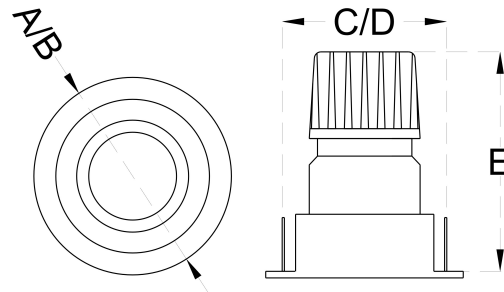

Application: Residential, Office buildings, Retail, Sports facilities, Studio, Stage, Supermarkets, Library

Code	Watt	Lumen CW/NW/WW	Efficacy	A x B	C x D x E
VEGA RD 6	6W	960 / 930 / 900	115 Lumens / Watt	90MM DIA	75x100
VEGA RD 12	12W	1920 / 1860 / 1800	115 Lumens / Watt	90MM DIA	75x100
VEGA RD 15	15W	2400 / 2325 / 2250	115 Lumens / Watt	110 MM DIA	90x115
VEGA RD 20	20W	3200 / 3100 / 3000	115 Lumens / Watt	110 MM DIA	90x115