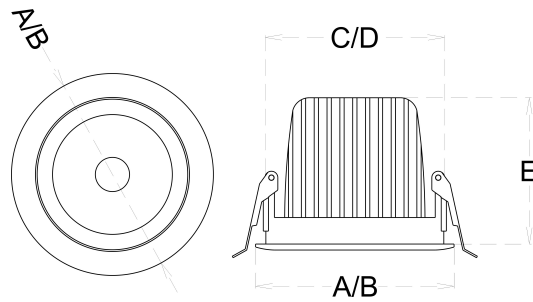

Application: Residential, Office buildings, Retail, Sports facilities, Studio, Stage, Supermarkets, Library

Code	Watt	Lumen CW/NW/WW	Efficacy	A x B	C x D x E
STONE 30	30W	4800 / 4650 / 4500	115 Lumens / Watt	Dia 140 x 100	Dia 130 x 100
STONE 40	40W	6400 / 6200 / 6000	115 Lumens / Watt	Dia 140 x 100	Dia 130 x 100