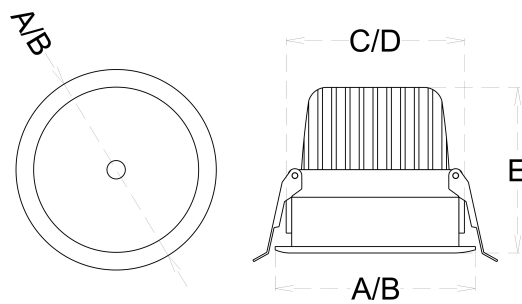

Application: Residential, Office buildings, Retail, Sports facilities, Studio, Stage, Supermarkets, Library

Code	Watt	Lumen CW/NW/WW	Efficacy	A x B	C x D x E
DUSK 7	7W	1120 / 1085 / 1050	115 Lumens / Watt	65 MM DIA	55X70
DUSK 12	12W	1920 / 1860 / 1800	115 Lumens / Watt	85 MM DIA	75X85
DUSK 18	18W	2880 / 2790 / 2700	115 Lumens / Watt	85 MM DIA	75X100
DUSK 24	24W	3840 / 3720 / 3600	115 Lumens / Watt	110MM DIA	95X90