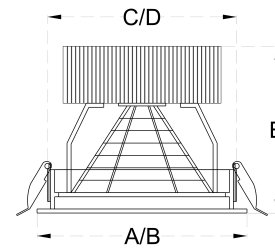

Application: Residential, Office buildings, Retail, Sports facilities, Studio, Stage, Supermarkets, Library

Code	Watt	Lumen CW/NW/WW	Efficacy	A x B	C x D x E
MAX 30	30W	4800 / 4650 / 4500	115 Lumens / Watt	185x185x120	163x163
MAX 40	40W	6400 / 6200 / 6000	115 Lumens / Watt	185x185x120	163x163