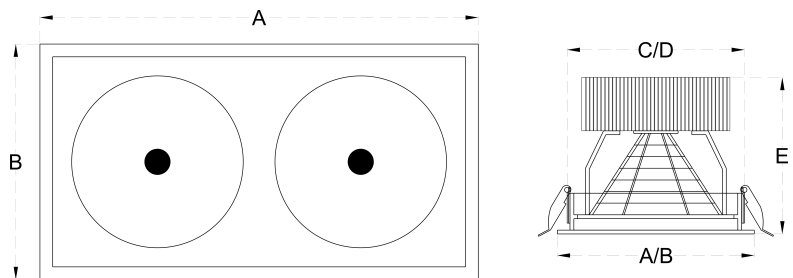

Application: Residential, Office buildings, Retail, Sports facilities, Studio, Stage, Supermarkets, Library

Code	Watt	Lumen CW/NW/WW	Efficacy	A x B	C x D x E
MAX 60	60W (2x30W)	9600 / 9300 / 9000	115 Lumens / Watt	345x185x120	323x163
MAX 80	80W (2x40W)	12800 / 12400 / 12000	115 Lumens / Watt	345x185x120	323x163