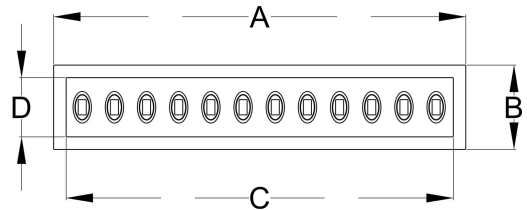

Application: Residential, Office buildings, Retail, Sports facilities, Studio, Stage, Supermarkets, Library

Code	Watt	Lumen CW/NW/WW	Efficacy	A x B	C x D x E
IYON SPOT 20	20W	3200 / 3100 / 3000	115 Lumens / Watt	231x47x46	217x33x46