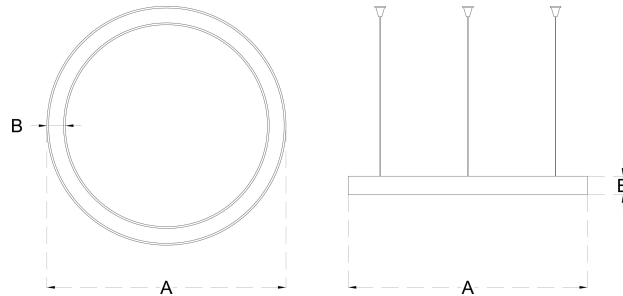

Application: Office buildings, Retail, Supermarkets, Hospitality, Library

Code	Watt	Lumen CW/NW/WW	Efficacy	A x B	C x D x E
DONUT MICRO 30 450	30W	4200 / 4050 / 3900	100 Lumens / Watt	450 Dia x35x35	-
DONUT MICRO 36 600	36W	5040 / 4860 / 4680	100 Lumens / Watt	600 Dia x35x35	-
DONUT MICRO 50 750	50W	7000 / 6750 / 6500	100 Lumens / Watt	750 Dia x35x35	-
DONUT MICRO 72 900	72W	10080 / 9720 / 9360	100 Lumens / Watt	900 Dia x35x35	-
DONUT MICRO 108 1200	99W	13860 / 13365 / 12870	100 Lumens / Watt	1200 Dia x35x35	-