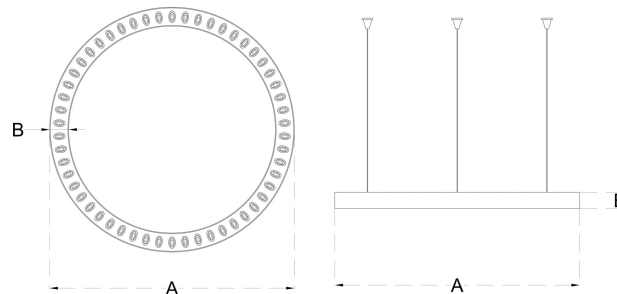

Application: Office buildings, Retail, Supermarkets, Hospitality, Library

Code	Watt	Lumen CW/NW/WW	Efficacy	A x B	C x D x E
IYON DONUT 20 300	20W	2800 / 2700 / 2600	130 Lumens / Watt	300x38x30	-
IYON DONUT 30 450	30W	4200 / 4050 / 3900	130 Lumens / Watt	450x38x30	-
IYON DONUT 36 650	36W	5040 / 4860 / 4680	130 Lumens / Watt	650x38x30	-
IYON DONUT 72 900	72W	10080 / 9720 / 9360	130 Lumens / Watt	900x38x30	-
IYON DONUT 108 1200	108W	15120 / 14580 / 14040	130 Lumens / Watt	1200x38x30	-