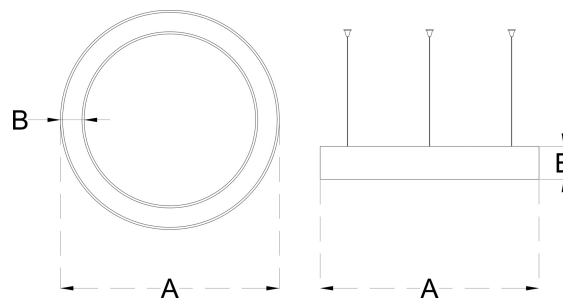

Application: Office buildings, Retail, Supermarkets, Hospitality, Library

Code	Watt	Lumen CW/NW/WW	Efficacy	A x B	C x D x E
DONUT 30 450	30W	4200 / 4050 / 3900	100 Lumens / Watt	450 Dia x65x90	-
DONUT 30 600	30W	4200 / 4050 / 3900	100 Lumens / Watt	600 Dia x65x90	-
DONUT 45 750	45W	6300 / 6075 / 5850	100 Lumens / Watt	750 Dia x65x90	-
DONUT 60 900	60W	8400 / 8100 / 7800	100 Lumens / Watt	900 Dia x65x90	-
DONUT 90 1200	90W	12600 / 12150 / 11700	100 Lumens / Watt	1200 Dia x65x90	-