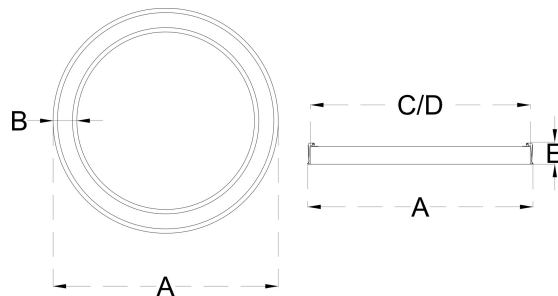

Application: Office buildings, Retail, Supermarkets, Hospitality, Library

Code	Watt	Lumen CW/NW/WW	Efficacy	A x B	C x D x E
DONUT RECESS 30 600	30W	4200 / 4050 / 3900	100 Lumens / Watt	615 Dia x60	600 Dia x60
DONUT RECESS 45 750	45W	6300 / 6075 / 5850	100 Lumens / Watt	765 Dia x60	750 Dia x60
DONUT RECESS 60 900	60W	8400 / 8100 / 7800	100 Lumens / Watt	915 Dia x60	900 Dia x60
DONUT RECESS 90 1200	90W	12600 / 12150 / 11700	100 Lumens / Watt	1215 Dia x60	1200 Dia x60