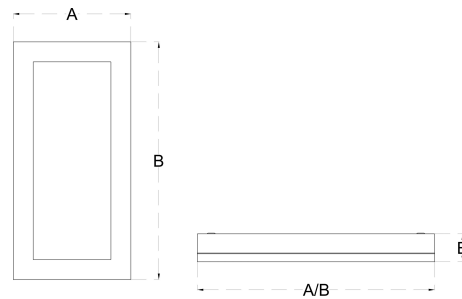

Application: Office buildings, Retail, Supermarkets, Hospitality, Library

Code	Watt	Lumen CW/NW/WW	Efficacy	A x B	C x D x E
SLOT SURFACE 25	25W	3500 / 3375 / 3250	100 Lumens / Watt	295x595x70	-
SLOT SURFACE 40	40W	5600 / 5400 / 5200	100 Lumens / Watt	295x1195x70	-