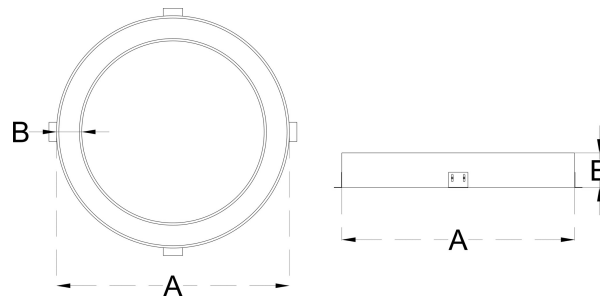

Application: Office buildings, Retail, Supermarkets, Hospitality, Library

Code	Watt	Lumen CW/NW/WW	Efficacy	A x B	C x D x E
DONUT TRIMLESS 30 450	30W	4200 / 4050 / 3900	100 Lumens / Watt	450x90	452x90
DONUT TRIMLESS 30 600	30W	4200 / 4050 / 3900	100 Lumens / Watt	600x90	602x90
DONUT TRIMLESS 45 750	45W	6300 / 6075 / 5850	100 Lumens / Watt	750x90	752x90
DONUT TRIMLESS 60 900	60W	8400 / 8100 / 7800	100 Lumens / Watt	900x90	902x90
DONUT TRIMLESS 90 1200	90W	12600 / 12150 / 11700	100 Lumens / Watt	1200x90	1202x90