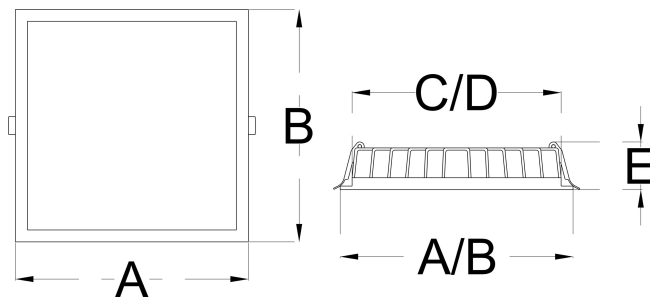

Application: Office buildings, Retail, Supermarkets, Hospitality, Library

Code	Watt	Lumen CW/NW/WW	Efficacy	A x B	C x D x E
RAPID SQ 7	7W	980 / 945 / 910	100 Lumens / Watt	120x120	100x100x35
RAPID SQ 12	12W	1680 / 1620 / 1560	100 Lumens / Watt	145x145	130x130x35
RAPID SQ 18	18W	2520 / 2430 / 2340	100 Lumens / Watt	170x170	150x150x35
RAPID SQ 22	22W	3080 / 2970 / 2860	100 Lumens / Watt	195x195	175x175x35