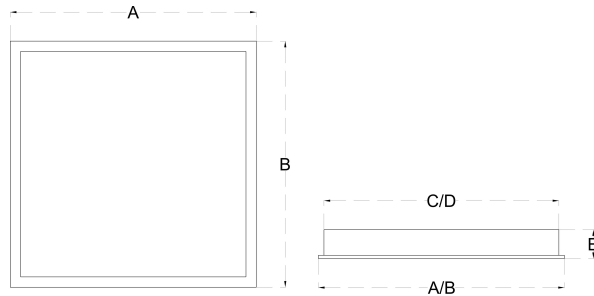

Application: Office buildings, Retail, Supermarkets, Hospitality, Library

Code	Watt	Lumen CW/NW/WW	Efficacy	A x B	C x D x E
SLOT 22	22W	5040 / 4860 / 4680	100 Lumens / Watt	295x295x70	270x270x70
SLOT 36	36W	5040 / 4860 / 4680	100 Lumens / Watt	595x595x70	570x570x70
SLOT ECO PLUS 36	36W	4680 / 4500 / 4320	090 Lumens / Watt	595x595x35	570x570x35
SLOT 50	50W	7000 / 6750 / 6500	100 Lumens / Watt	595x595x70	570x570x70