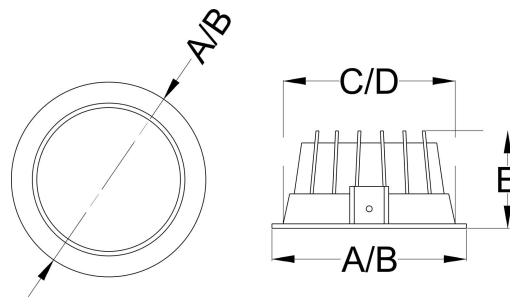

Application: Office buildings, Retail, Supermarkets, Hospitality, Library

Code	Watt	Lumen CW/NW/WW	Efficacy	A x B	C x D x E
LIVA 8	8W	1120 / 1080 / 1040	100 Lumens / Watt	130dia x65	115x65
LIVA 15	15W	2100 / 2025 / 1950	100 Lumens / Watt	160dia x65	145x65
LIVA 22	22W	3080 / 2970 / 2860	100 Lumens / Watt	190dia x65	175x65