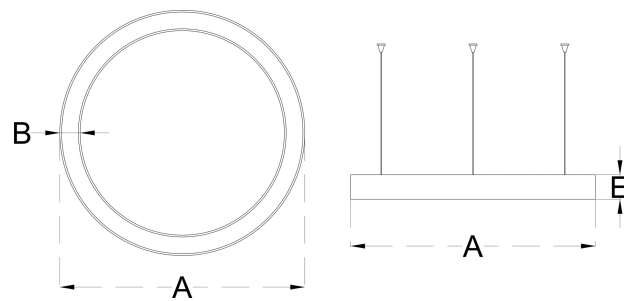

Application: Office buildings, Retail, Supermarkets, Hospitality, Library

Code	Watt	Lumen CW/NW/WW	Efficacy	A x B	C x D x E
DONUT SLIM 30 450	30W	4200 / 4050 / 3900	100 Lumens / Watt	450 Dia x50x60	-
DONUT SLIM 30 600	30W	4200 / 4050 / 3900	100 Lumens / Watt	600 Dia x50x60	-
DONUT SLIM 45 750	45W	6300 / 6075 / 5850	100 Lumens / Watt	750 Dia x50x60	-
DONUT SLIM 60 900	60W	8400 / 8100 / 7800	100 Lumens / Watt	900 Dia x50x60	-
DONUT SLIM 90 1200	90W	12600 / 12150 / 11700	100 Lumens / Watt	1200 Dia x50x60	-