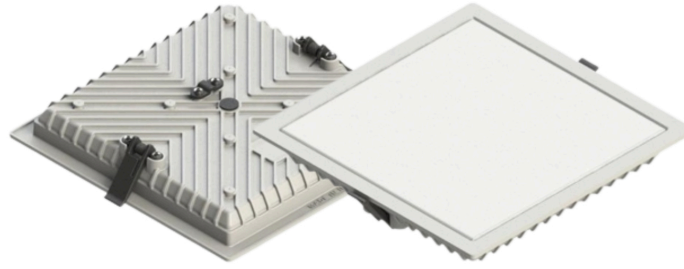

Application: Office buildings, Retail, Supermarkets, Hospitality, Library

Code	Watt	Lumen CW/NW/WW	Efficacy	A x B	C x D x E
RAPID SQ 7	7W	980 / 945 / 910	100 Lumens / Watt	120x120	100x100x35
RAPID SQ 12	12W	1680 / 1620 / 1560	100 Lumens / Watt	145x145	130x130x35
RAPID SQ 18	18W	2520 / 2430 / 2340	100 Lumens / Watt	170x170	150x150x35
RAPID SQ 22	22W	3080 / 2970 / 2860	100 Lumens / Watt	195x195	175x175x35