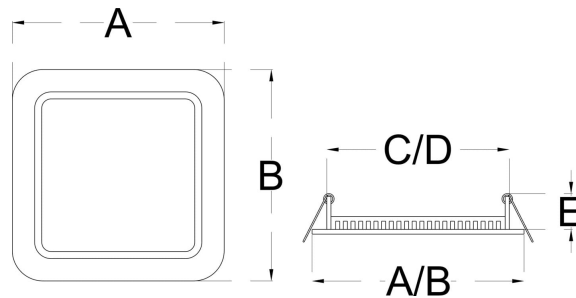

Application: Office buildings, Retail, Supermarkets, Hospitality, Library

Code	Watt	Lumen CW/NW/WW	Efficacy	A x B	C x D x E
PANEL SQ 7	7W	980 / 945 / 910	100 Lumens / Watt	100x100	75x75
PANEL SQ 12	12W	1680 / 1620 / 1560	100 Lumens / Watt	152x152	130x130
PANEL SQ 18	18W	2520 / 2430 / 2340	100 Lumens / Watt	180x180	155x155
PANEL SQ 24	24W	3360 / 3240 / 3120	100 Lumens / Watt	217x217	192x192