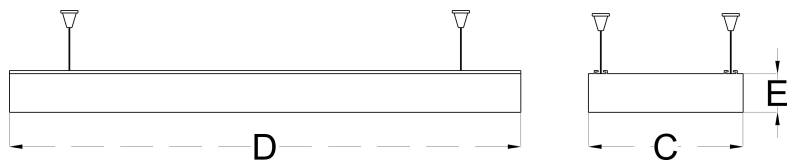

SOLACE UP DOWN

Arcade®

Application: Office buildings, Retail, Supermarkets, Hospitality, Library

Code	Watt	Lumen CW/NW/WW	Efficacy	A x B	C x D x E
SOLACE UP DOWN 40	40W	5600 / 5400 / 5200	100 Lumens / Watt	-	230 x 1195 x 50