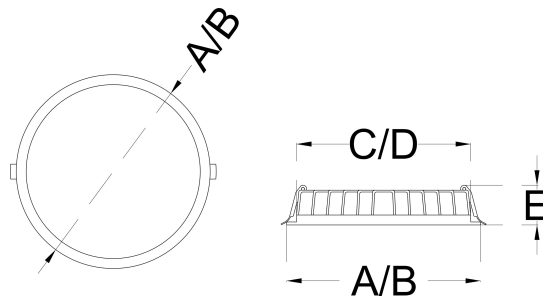

Application: Office buildings, Retail, Supermarkets, Hospitality, Library

Code	Watt	Lumen CW/NW/WW	Efficacy	A x B	C x D x E
RAPID RD 7	7W	980 / 945 / 910	100 Lumens / Watt	120 Dia	100 Dia x 35
RAPID RD 12	12W	1680 / 1620 / 1560	100 Lumens / Watt	145 Dia	130 Dia x 35
RAPID RD 18	18W	2520 / 2430 / 2340	100 Lumens / Watt	170 Dia	150 Dia x 35
RAPID RD 22	22W	3080 / 2970 / 2860	100 Lumens / Watt	195 Dia	175 Dia x 35