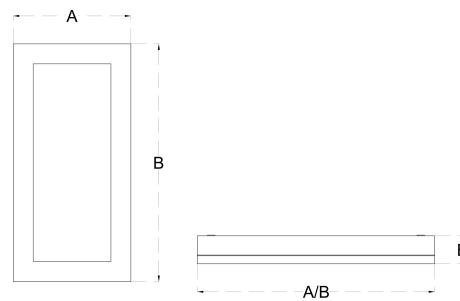

Application: Office buildings, Retail, Supermarkets, Hospitality, Library

Code	Watt	Lumen CW/NW/WW	Efficacy	A x B	C x D x E
SLOT SURFACE 25	25W	3500 / 3375 / 3250	100 Lumens / Watt	295x595x70	-
SLOT SURFACE 40	40W	5600 / 5400 / 5200	100 Lumens / Watt	295x1195x70	-