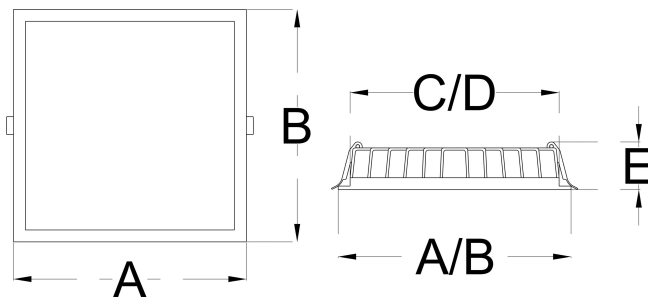

Application: Office buildings, Retail, Supermarkets, Hospitality, Library

Code	Watt	Lumen CW/NW/WW	Efficacy	A x B	C x D x E
RAPID SQ 7	7W	980 / 945 / 910	100 Lumens / Watt	120x120	100x100x35
RAPID SQ 12	12W	1680 / 1620 / 1560	100 Lumens / Watt	145x145	130x130x35
RAPID SQ 18	18W	2520 / 2430 / 2340	100 Lumens / Watt	170x170	150x150x35
RAPID SQ 22	22W	3080 / 2970 / 2860	100 Lumens / Watt	195x195	175x175x35