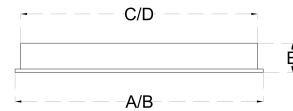

Application: Office buildings, Retail, Supermarkets, Hospitality, Library

Code	Watt	Lumen CW/NW/WW	Efficacy	A x B	C x D x E
SKYLITE 40	40W	3500 / 3375 / 3250	100 Lumens / Watt	595x595x70	570x570x70