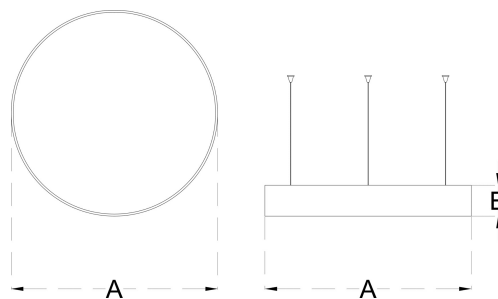

Application: Office buildings, Retail, Supermarkets, Hospitality, Library

Code	Watt	Lumen CW/NW/WW	Efficacy	A x B	C x D x E
MOON 22 300	22W	3080 / 2970 / 2860	100 Lumens / Watt	300x90	-
MOON 30 450	30W	4200 / 4050 / 3900	100 Lumens / Watt	450x90	-
MOON 36 600	36W	5040 / 4860 / 4680	100 Lumens / Watt	600x90	-
MOON 54 750	54W	7560 / 7290 / 7020	100 Lumens / Watt	750x90	-
MOON 72 900	72W	10080 / 9720 / 9360	100 Lumens / Watt	900x90	-
MOON 108 1200	108W	14000 / 13500 / 13000	100 Lumens / Watt	1200x90	-