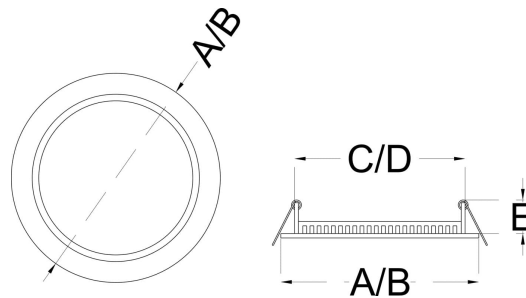

Application: Office buildings, Retail, Supermarkets, Hospitality, Library

Code	Watt	Lumen CW/NW/WW	Efficacy	A x B	C x D x E
PANEL RD 7	7W	980 / 945 / 910	100 Lumens / Watt	120	95
PANEL RD 12	12W	1680 / 1620 / 1560	100 Lumens / Watt	145	120
PANEL RD 18	18W	2520 / 2430 / 2340	100 Lumens / Watt	190	165
PANEL RD 24	24W	3360 / 3240 / 3120	100 Lumens / Watt	240	215