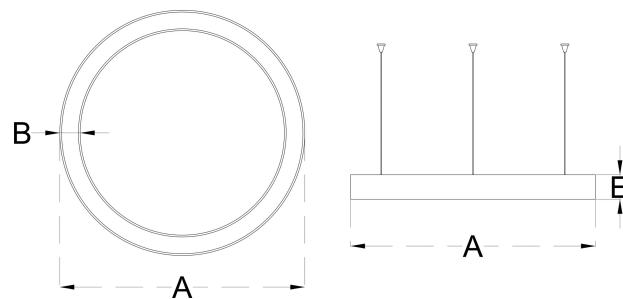

Application: Office buildings, Retail, Supermarkets, Hospitality, Library

Code	Watt	Lumen CW/NW/WW	Efficacy	A x B	C x D x E
DONUT SLIM 30 450	30W	4200 / 4050 / 3900	100 Lumens / Watt	450 Dia x50x60	-
DONUT SLIM 30 600	30W	4200 / 4050 / 3900	100 Lumens / Watt	600 Dia x50x60	-
DONUT SLIM 45 750	45W	6300 / 6075 / 5850	100 Lumens / Watt	750 Dia x50x60	-
DONUT SLIM 60 900	60W	8400 / 8100 / 7800	100 Lumens / Watt	900 Dia x50x60	-
DONUT SLIM 90 1200	90W	12600 / 12150 / 11700	100 Lumens / Watt	1200 Dia x50x60	-