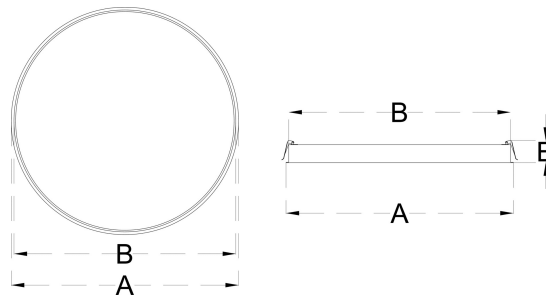

Application: Office buildings, Retail, Supermarkets, Hospitality, Library

Code	Watt	Lumen CW/NW/WW	Efficacy	A x B	C x D x E
MOON RECESS 30 450	30W	4200 / 4050 / 3900	100 Lumens / Watt	465x60	450x60
MOON RECESS 36 600	36W	5040 / 4860 / 4680	100 Lumens / Watt	615x60	600x60
MOON RECESS 54 750	54W	7560 / 7290 / 7020	100 Lumens / Watt	765x60	750x60