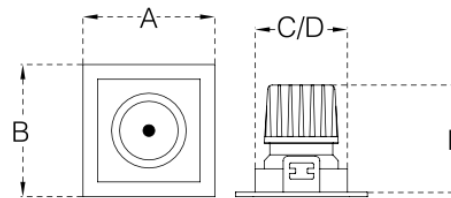

Application: Office buildings, Retail, Supermarkets, Hospitality, Library

Code	Watt	Lumen CW/NW/WW	Efficacy	A x B	C x D x E
SLOT SUSPENDED 36	36W	5040 / 4860 / 4680	100 Lumens / Watt	600x600x90	-
SLOT SUSPENDED 140	140W	1960 / 1890 / 1820	100 Lumens / Watt	1200x1200x90	-