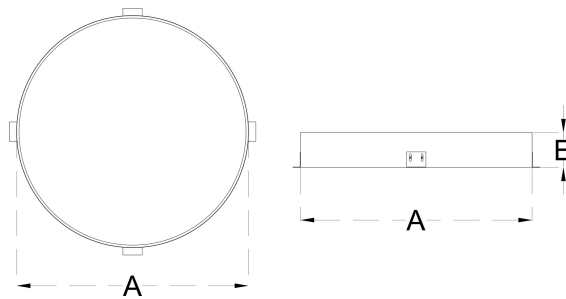

Application: Office buildings, Retail, Supermarkets, Hospitality, Library

Code	Watt	Lumen CW/NW/WW	Efficacy	A x B	C x D x E
MOON TRIMLESS 30 450	30W	4200 / 4050 / 3900	100 Lumens / Watt	450x90	452x90
MOON TRIMLESS 36 600	36W	5040 / 4860 / 4680	100 Lumens / Watt	600x90	602x90
MOON TRIMLESS 54 750	54W	7560 / 7290 / 7020	100 Lumens / Watt	750x90	752x90
MOON TRIMLESS 72 900	72W	10080 / 9720 / 9360	100 Lumens / Watt	900x90	902x90
MOON TRIMLESS 108 1200	108W	15120 / 14580 / 14040	100 Lumens / Watt	1200x90	1202x90