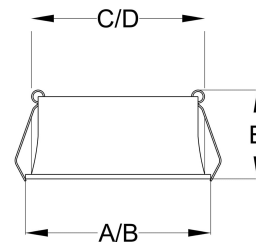

Application: Office buildings, Retail, Supermarkets, Hospitality, Library

Code	Watt	Lumen CW/NW/WW	Efficacy	A x B	C x D x E
ORBIT 10	10W	1400 / 1350 / 1300	100 Lumens / Watt	100MM DIA	92 Dia x 56mm
ORBIT 14	14W	1960 / 1890 / 1820	100 Lumens / Watt	100MM DIA	92 Dia x 56mm
ORBIT 18	18W	2520 / 2430 / 2340	100 Lumens / Watt	124MM DIA	116 Dia x 58mm
ORBIT 22	22W	3080 / 2970 / 2860	100 Lumens / Watt	124MM DIA	116 Dia x 58mm