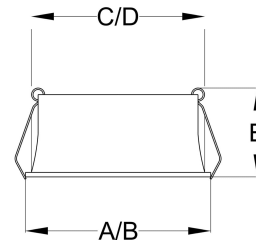

**Application:** Office buildings, Retail, Supermarkets, Hospitality, Library

Code	Watt	Lumen CW/NW/WW	Efficacy	A x B	C x D x E
ORBIT 10	10W	1400 / 1350 / 1300	100 Lumens / Watt	100MM DIA	92 Dia x 56mm
ORBIT 14	14W	1960 / 1890 / 1820	100 Lumens / Watt	100MM DIA	92 Dia x 56mm
ORBIT 18	18W	2520 / 2430 / 2340	100 Lumens / Watt	124MM DIA	116 Dia x 58mm
ORBIT 22	22W	3080 / 2970 / 2860	100 Lumens / Watt	124MM DIA	116 Dia x 58mm