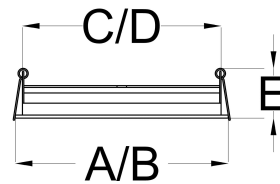

Application: Office buildings, Retail, Supermarkets, Hospitality, Library

Code	Watt	Lumen CW/NW/WW	Efficacy	A x B	C x D x E
LIVA EVO SQ 8	8W	#VALUE!	100 Lumens / Watt	105x105x40	90x90x40
LIVA EVO SQ 22	22W	3080 / 2970 / 2860	100 Lumens / Watt	185x185x40	170x170x40