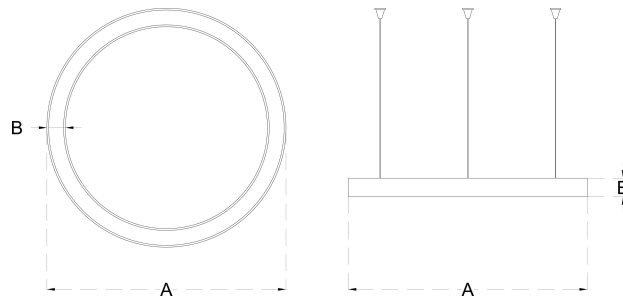

Application: Office buildings, Retail, Supermarkets, Hospitality, Library

Code	Watt	Lumen CW/NW/WW	Efficacy	A x B	C x D x E
DONUT MICRO 30 450	30W	4200 / 4050 / 3900	100 Lumens / Watt	450 Dia x35x35	-
DONUT MICRO 36 600	36W	5040 / 4860 / 4680	100 Lumens / Watt	600 Dia x35x35	-
DONUT MICRO 50 750	50W	7000 / 6750 / 6500	100 Lumens / Watt	750 Dia x35x35	-
DONUT MICRO 72 900	72W	10080 / 9720 / 9360	100 Lumens / Watt	900 Dia x35x35	-
DONUT MICRO 108 1200	99W	13860 / 13365 / 12870	100 Lumens / Watt	1200 Dia x35x35	-