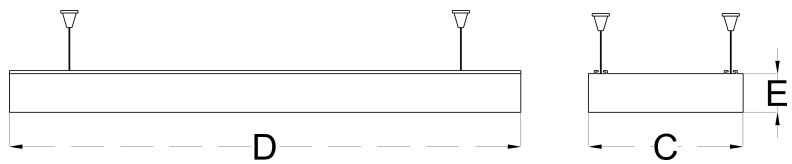

SOLACE UP DOWN

Arcade®

Application: Office buildings, Retail, Supermarkets, Hospitality, Library

Code	Watt	Lumen CW/NW/WW	Efficacy	A x B	C x D x E
SOLACE UP DOWN 40	40W	5600 / 5400 / 5200	100 Lumens / Watt	-	230 x 1195 x 50